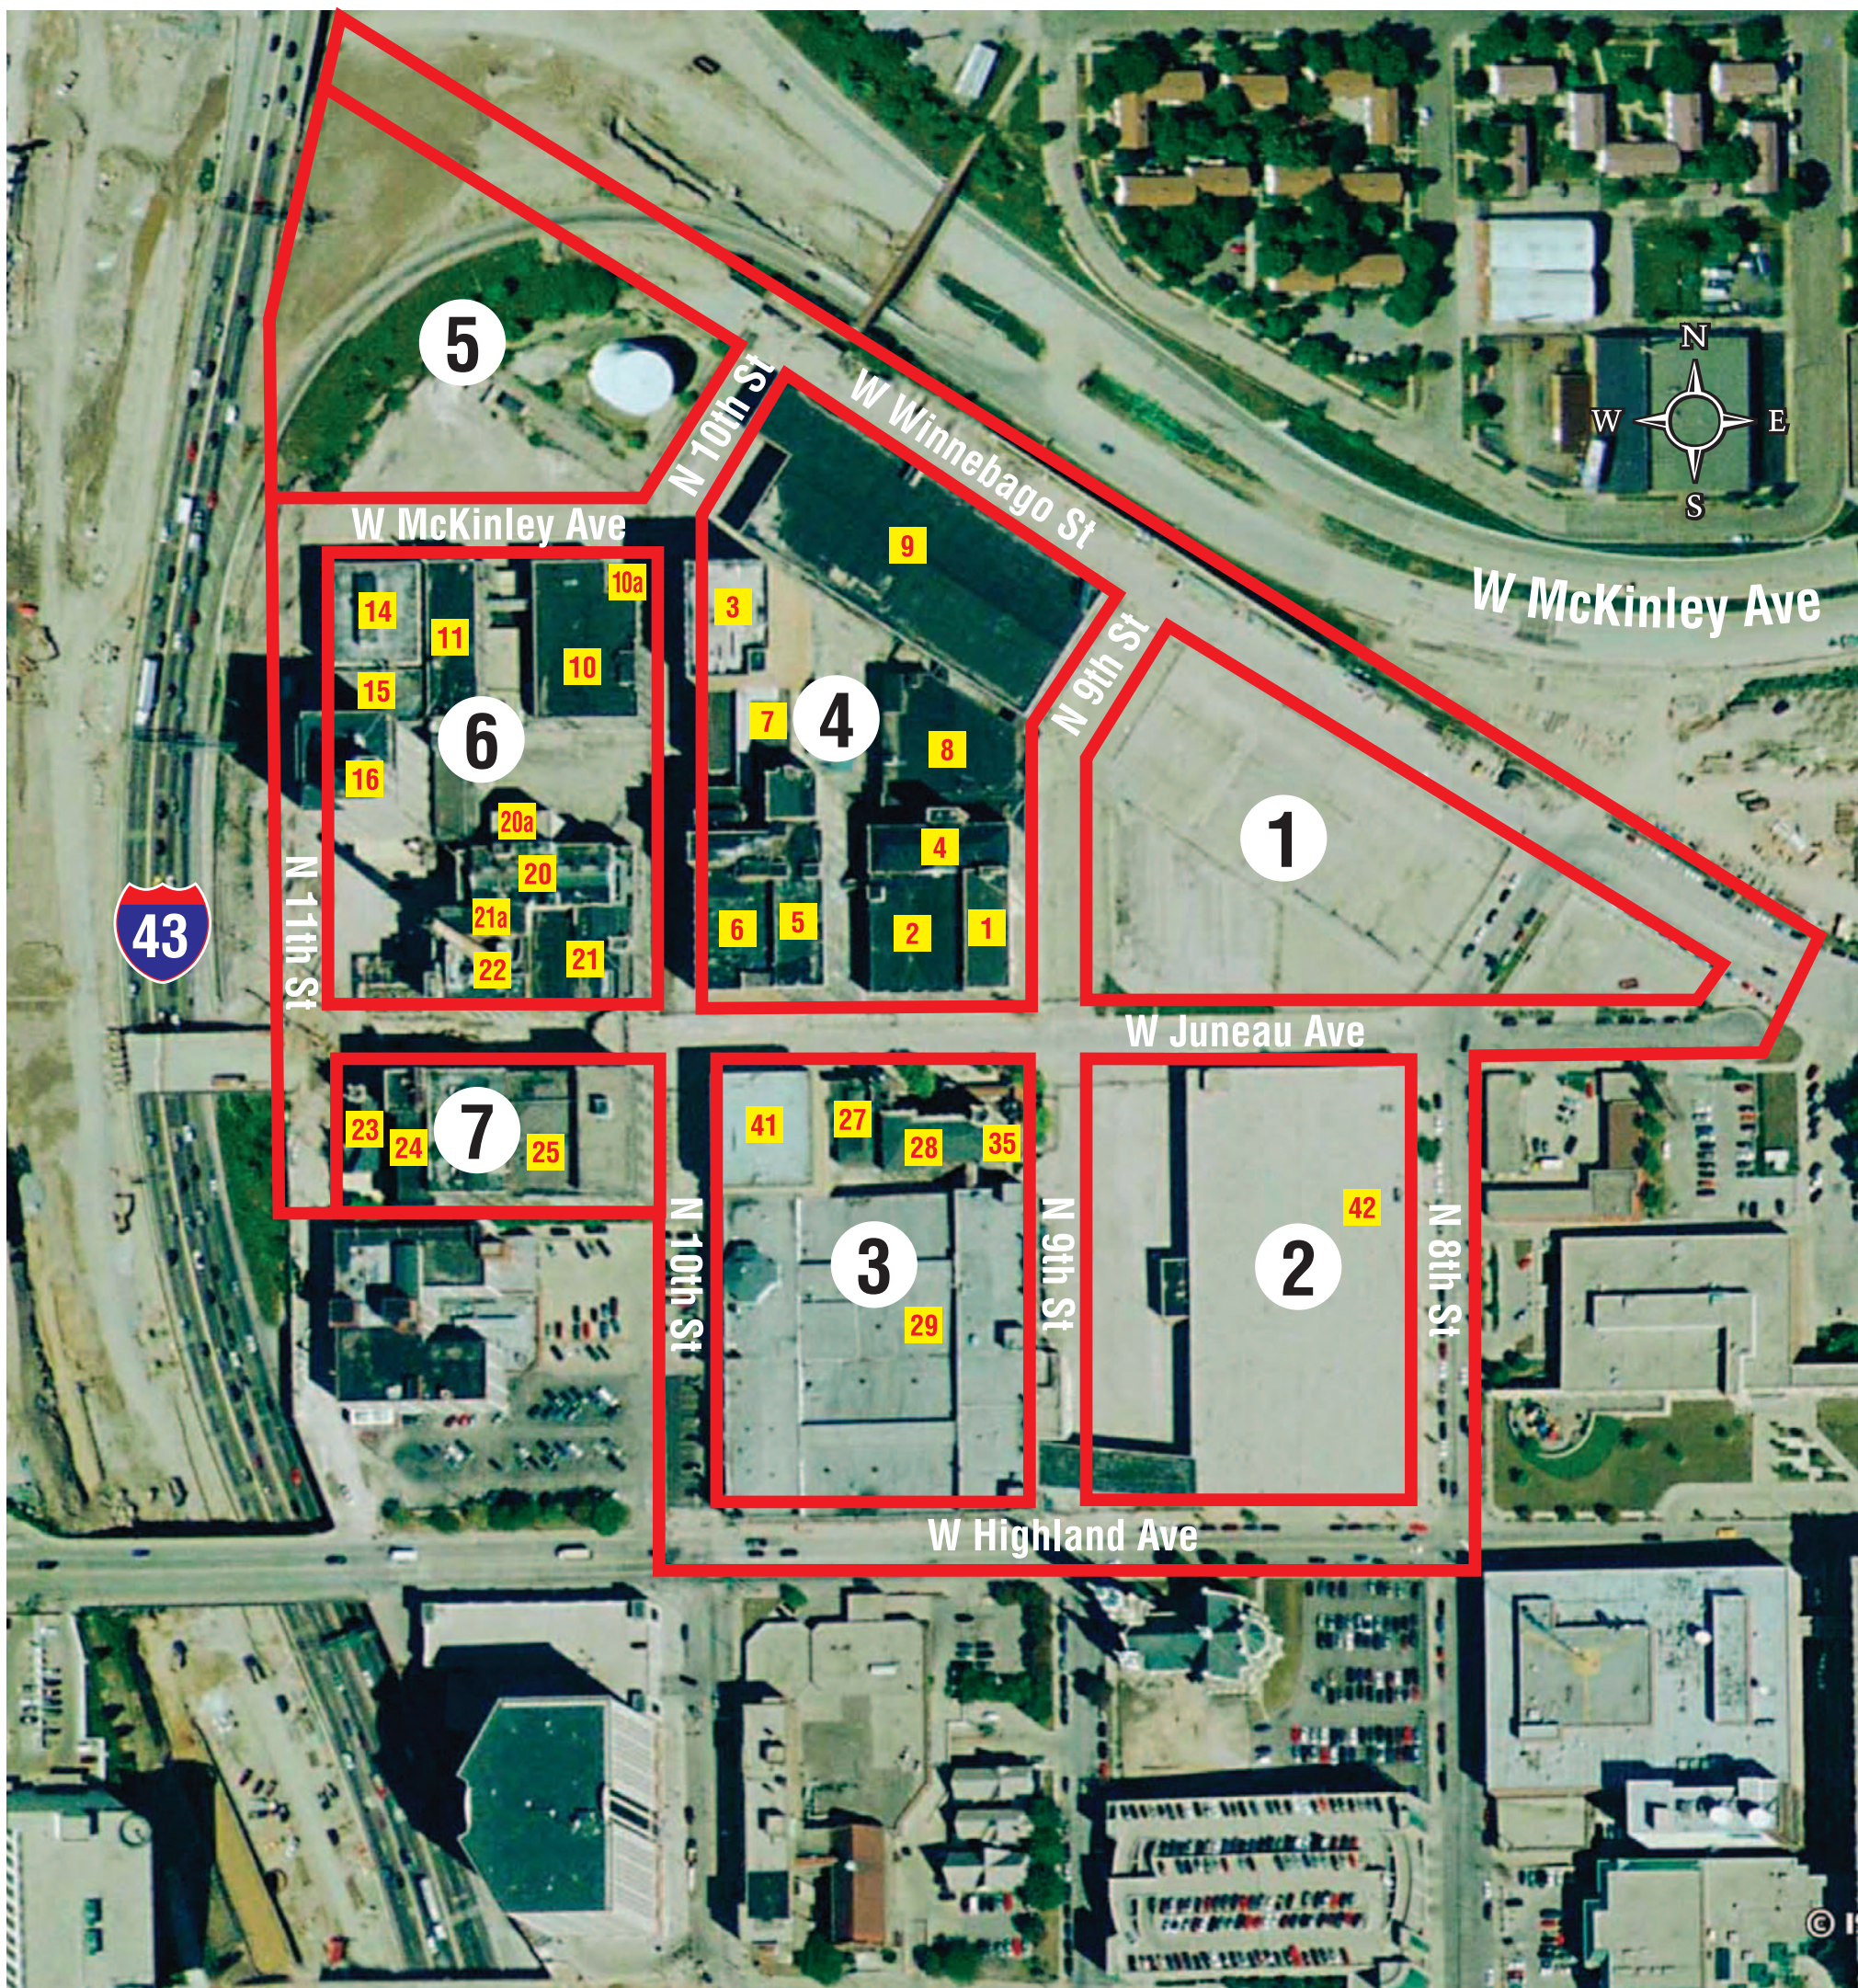

# The Brewery Site

As of August 2006

## THE BREWERY®

A Joseph J. Zilber Historic Redevelopment

(414) 274-2880

[www.thebrewerymke.com](http://www.thebrewerymke.com)